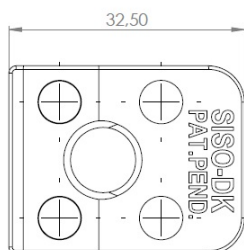

PRODUCT SHEET

Description:

Glass Door Handle "Square" F/Single Doors, Black Ano,F/Glass Thickness 4-6mm, 1 Zamak Screw W/PVC Tip & 1 Zamak Screw, with $\varnothing 5 \times 3,5$ mm Extension

Item number:

17.40.062-0

Units	Box	Carton	HS Code	Barcode
Pcs.	10	100	8302420090	 5704866072083

Changed from 6,00 mm. to 6,20 mm. 23-04-2012

Screws needed - not on drawing!!

SISO A/S

Mileparken 11
DK-2740 Skovlunde
Denmark
VAT: DK 24786013