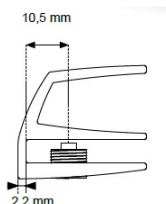

PRODUCT SHEET

Description:

Glass Door Handle "Square" F/Single Doors, Black Ano,F/Glass Thickness 4-6mm, 1 Zamak Screw W/PVC Tip & 1 Zamak Screw, with $\varnothing 5 \times 3,5$ mm Extension

Item number:

17.40.062-0

Units	Box	Carton	HS Code	Barcode
Pcs.	10	100	8302420090	 5704866072083

Changed from 6,00 mm. to 6,20 mm. 23-04-2012

Screws needed - not on drawing!!

SISO A/S

Mileparken 11
DK-2740 Skovlunde
Denmark
VAT: DK 24786013